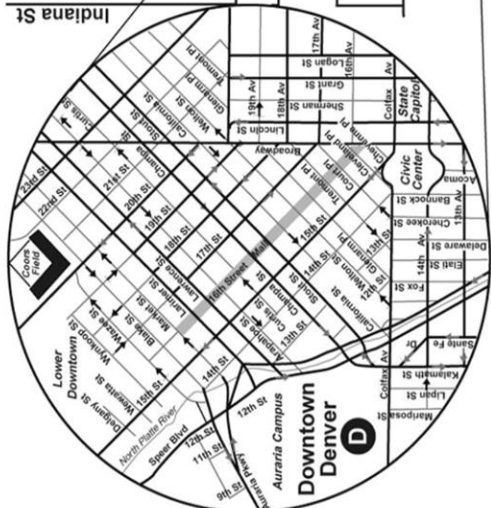

DEER CREEK

VISITOR'S GUIDE

LOCKHEED MARTIN

Deer Creek Facility

12999 Deer Creek Canyon Road
Littleton, CO 80127

- A** DIA Hotels—Tower Rd & Peña Blvd
 - Hampton Inn 303-371-0200
 - La Quinta Inn 303-371-0600
 - Fairfield Inn 303-371-0640
 - Courtyard by Marriott 303-371-9640
 - Comfort Suites 303-371-9300
 - Days Inn Business Plaza 303-371-9300
 - Holiday Inn Express 303-373-1500
 - Hotel & Suites 303-373-4100
 - Ramada Limited 303-373-1600
 - Red Roof Inn 303-371-5300
 - B** DIA Hotels—I-70 & Airport Blvd
 - Crystal Inn 303-340-3800
 - C** DIA Hotels—I-70 & Peoria
 - La Quinta Inn 303-371-5640
 - West Western 303-373-5636
 - Sleep Inn 303-373-1616
 - D** Downtown Denver Hotels
 - Adam's Mark Hotel 303-893-3333
 - Brown Palace Hotel 303-297-3111
 - Westin Hotel 303-572-9100
 - Marriott City Center 303-297-1300
 - Oxford Hotel 303-628-5400
 - E** SE, DTC & Inverness Hotels
 - Marriott (I-15 & Hampden) 303-758-7000
 - Marriott (DTC) 303-779-1100
 - Hyatt DTC 303-892-1222
 - Scanticon 303-799-5800
 - F** C-470/Highlands Ranch Area Hotels
 - Residence Inn 303-683-5500
 - Lonetree Country Club 303-790-0202
 - Fairfield Inn 303-290-8700
 - Comfort Suites 303-770-5400
 - Woodfield Suites 303-799-4655
 - 303-792-3377
-
- Metro Cab 303-333-3333
 - Yellow Cab 303-777-7777
 - Zone Cab 303-861-2323
 - Time/Temperature 1-303-976-1311
 - AAA Auto Club 303-753-8888
 - AAA Auto Club 303-753-8888
 - Emergency Road Service 303-239-4501
 - Colorado State Patrol 303-639-1111
 - Road Conditions Information 303-639-1234
 - Denver & West
 - I-25 & East

Deer Creek Facility

Lockhead Martin

Waterton Facility

TIME ZONE USA

Directions

From Denver International Airport

Recommended Route
outside of rush hours
No Tolls

This route includes toll roads enforced via license plate readers