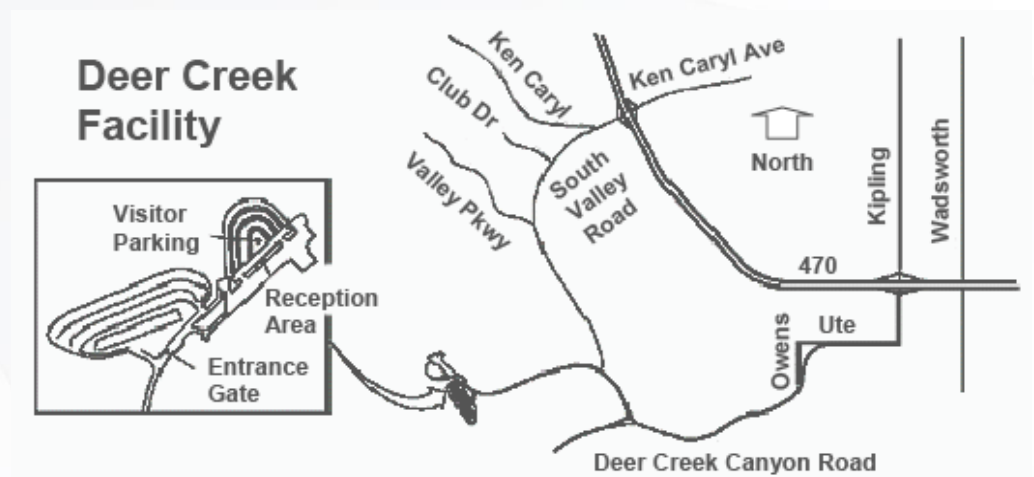

DEER CREEK

VISITOR'S GUIDE

LOCKHEED MARTIN

Deer Creek Facility

12999 Deer Creek Canyon Road
Littleton, CO 80127

- A** DIA Hotels—Tower Rd & Peña Blvd
 - Hampton Inn 303-371-0200
 - La Quinta Inn 303-371-0600
 - Fairfield Inn 303-371-0640
 - Courtyard by Marriott 303-371-9640
 - Comfort Suites 303-371-9300
 - Days Inn Business Plaza 303-371-9300
 - Holiday Inn Express 303-373-1500
 - Hotel & Suites 303-373-4100
 - Ramada Limited 303-373-1600
 - Red Roof Inn 303-371-5300
 - B** DIA Hotels—I-70 & Airport Blvd
 - Crystal Inn 303-340-3800
 - C** DIA Hotels—I-70 & Peoria
 - La Quinta Inn 303-371-5640
 - West Western 303-373-5636
 - Sleep Inn 303-373-1616
 - D** Downtown Denver Hotels
 - Adam's Mark Hotel 303-893-3333
 - Brown Palace Hotel 303-297-3111
 - Westin Hotel 303-572-9100
 - Marriott City Center 303-297-1300
 - Oxford Hotel 303-628-5400
 - E** SE, DTC & Inverness Hotels
 - Marriott (I-15 & Hampden) 303-758-7000
 - Marriott (DTC) 303-779-1100
 - Hyatt DTC 303-892-1222
 - Scanticon 303-799-5800
 - F** C-470/Highlands Ranch Area Hotels
 - Residence Inn 303-683-5500
 - Lonetree Country Club 303-790-0202
 - Fairfield Inn 303-290-8700
 - Comfort Suites 303-770-5400
 - Woodfield Suites 303-799-4655
 - 303-792-3377
-
- Metro Cab 303-333-3333
 - Yellow Cab 303-777-7777
 - Zone Cab 303-861-2323
 - Time/Temperature 1-303-976-1311
 - AAA Auto Club 303-753-8888
 - AAA Auto Club 303-753-8888
 - Emergency Road Service 303-239-4501
 - Colorado State Patrol 303-639-1111
 - Road Conditions Information 303-639-1234
 - Denver & West
 - I-25 & East

Deer Creek Facility

Lockhead Martin

Waterton Facility

TIME ZONE USA

Directions

From Denver International Airport

Recommended Route
outside of rush hours
No Tolls

This route includes toll roads enforced via license plate readers