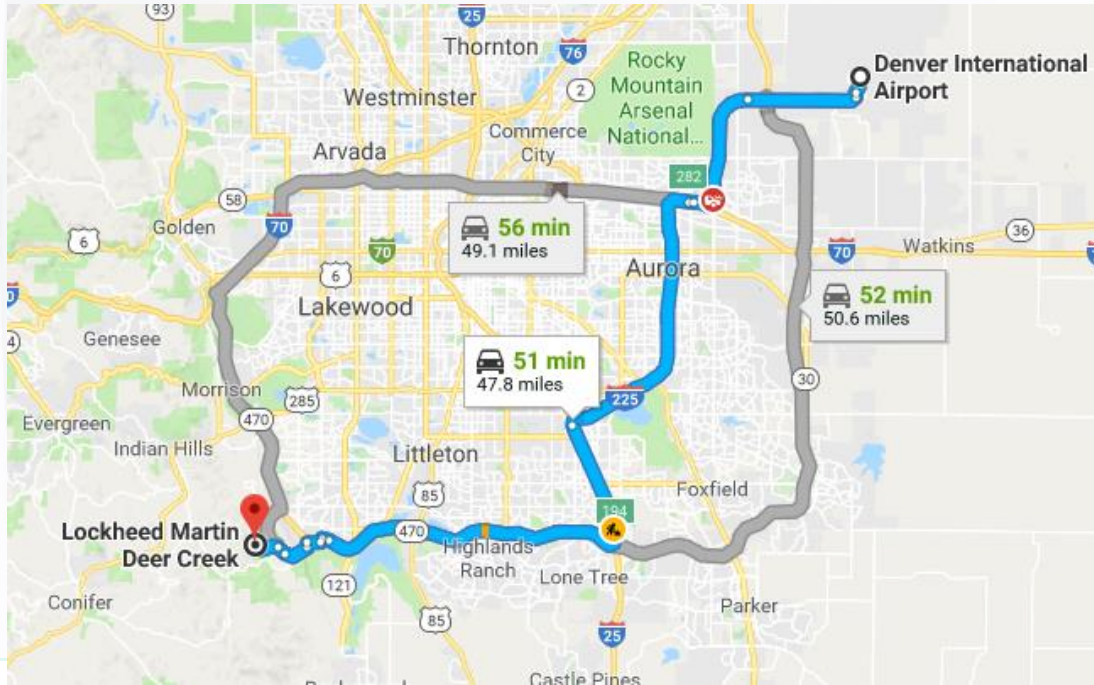

Deer Creek Facility

Lockhead Martin

Waterton Facility

TIME ZONE USA

Directions

From Denver International Airport

Recommended Route
outside of rush hours
No Tolls

This route includes toll roads enforced via license plate readers

← from Denver International Airport, Denver, CO 80249 to Lockheed Martin Deer Creek, 12999 W Deer Cree...

51 min (47.8 miles)   

via CO-470 W
Fastest route now, avoids crash on I-70 W

Denver International Airport
Denver, CO 80249

- > Continue to Peña Blvd
2 min (0.7 mi)
- > Continue on Peña Blvd. Take I-225 S, I-25 S and CO-470 W to S Kipling Pkwy in Ken Caryl. Take the Kipling Pkwy exit from CO-470 W
42 min (43.5 mi)
- > Take W Ute Ave and W Deer Creek Canyon Rd to your destination
7 min (3.6 mi)