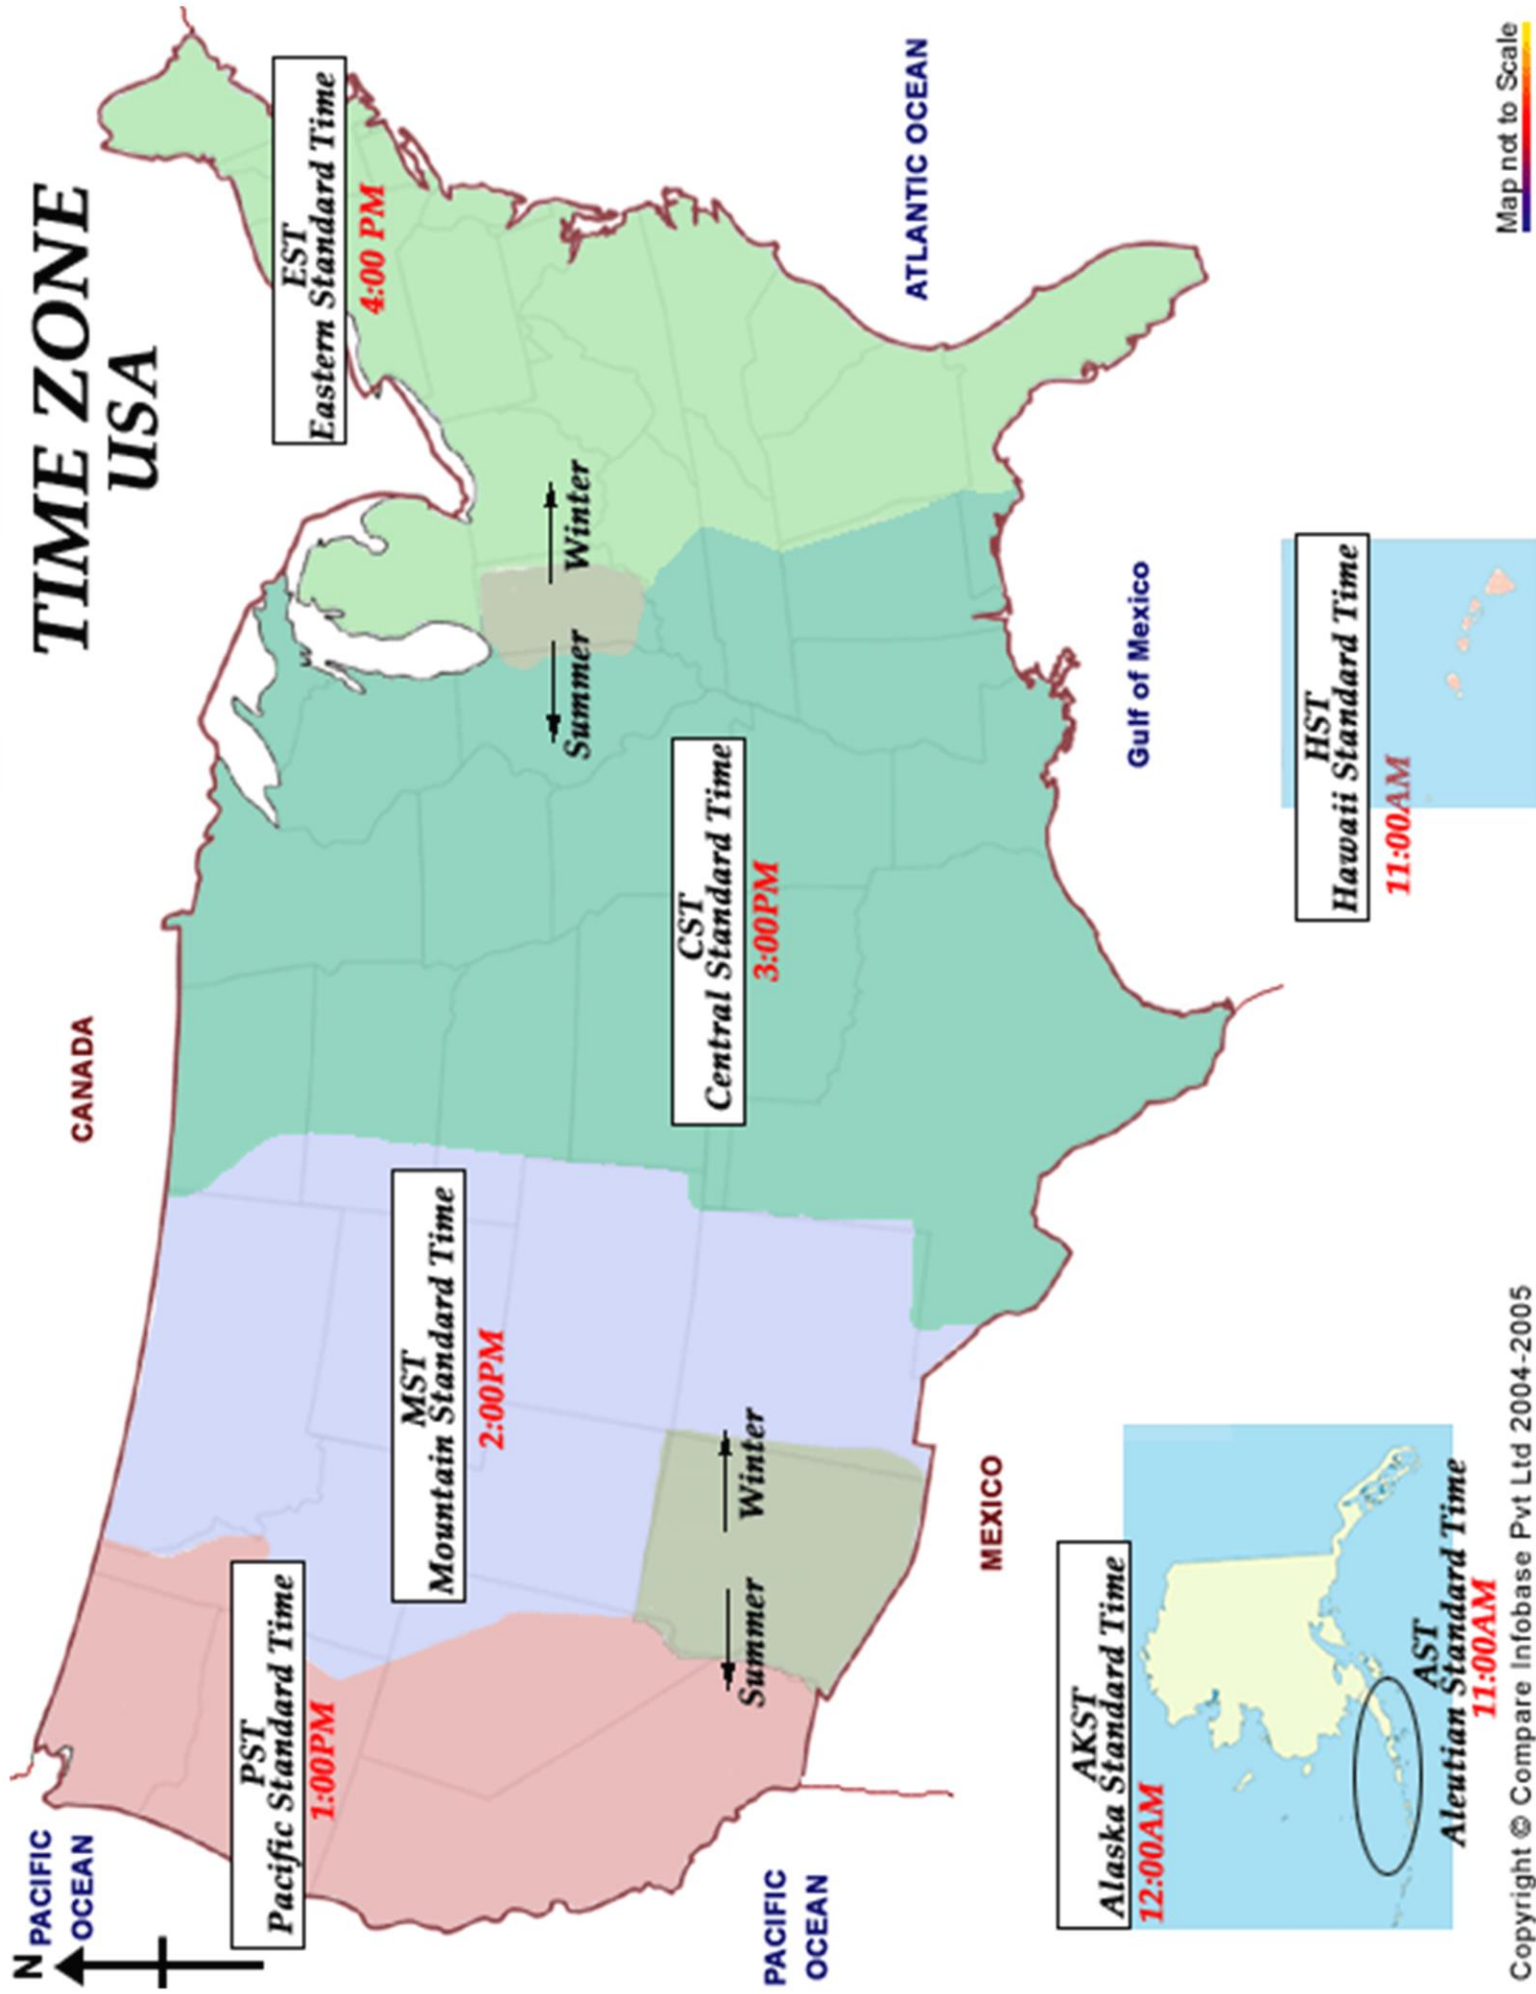

Deer Creek Facility

Lockhead Martin

Waterton Facility

TIME ZONE USA

Directions

From Denver International Airport

Recommended Route
outside of rush hours
No Tolls

This route includes toll roads enforced via license plate readers

← from Denver International Airport, Denver, CO 80249 to Lockheed Martin Deer Creek, 12999 W Deer Cree...

51 min (47.8 miles)   

via CO-470 W
Fastest route now, avoids crash on I-70 W

Denver International Airport
Denver, CO 80249