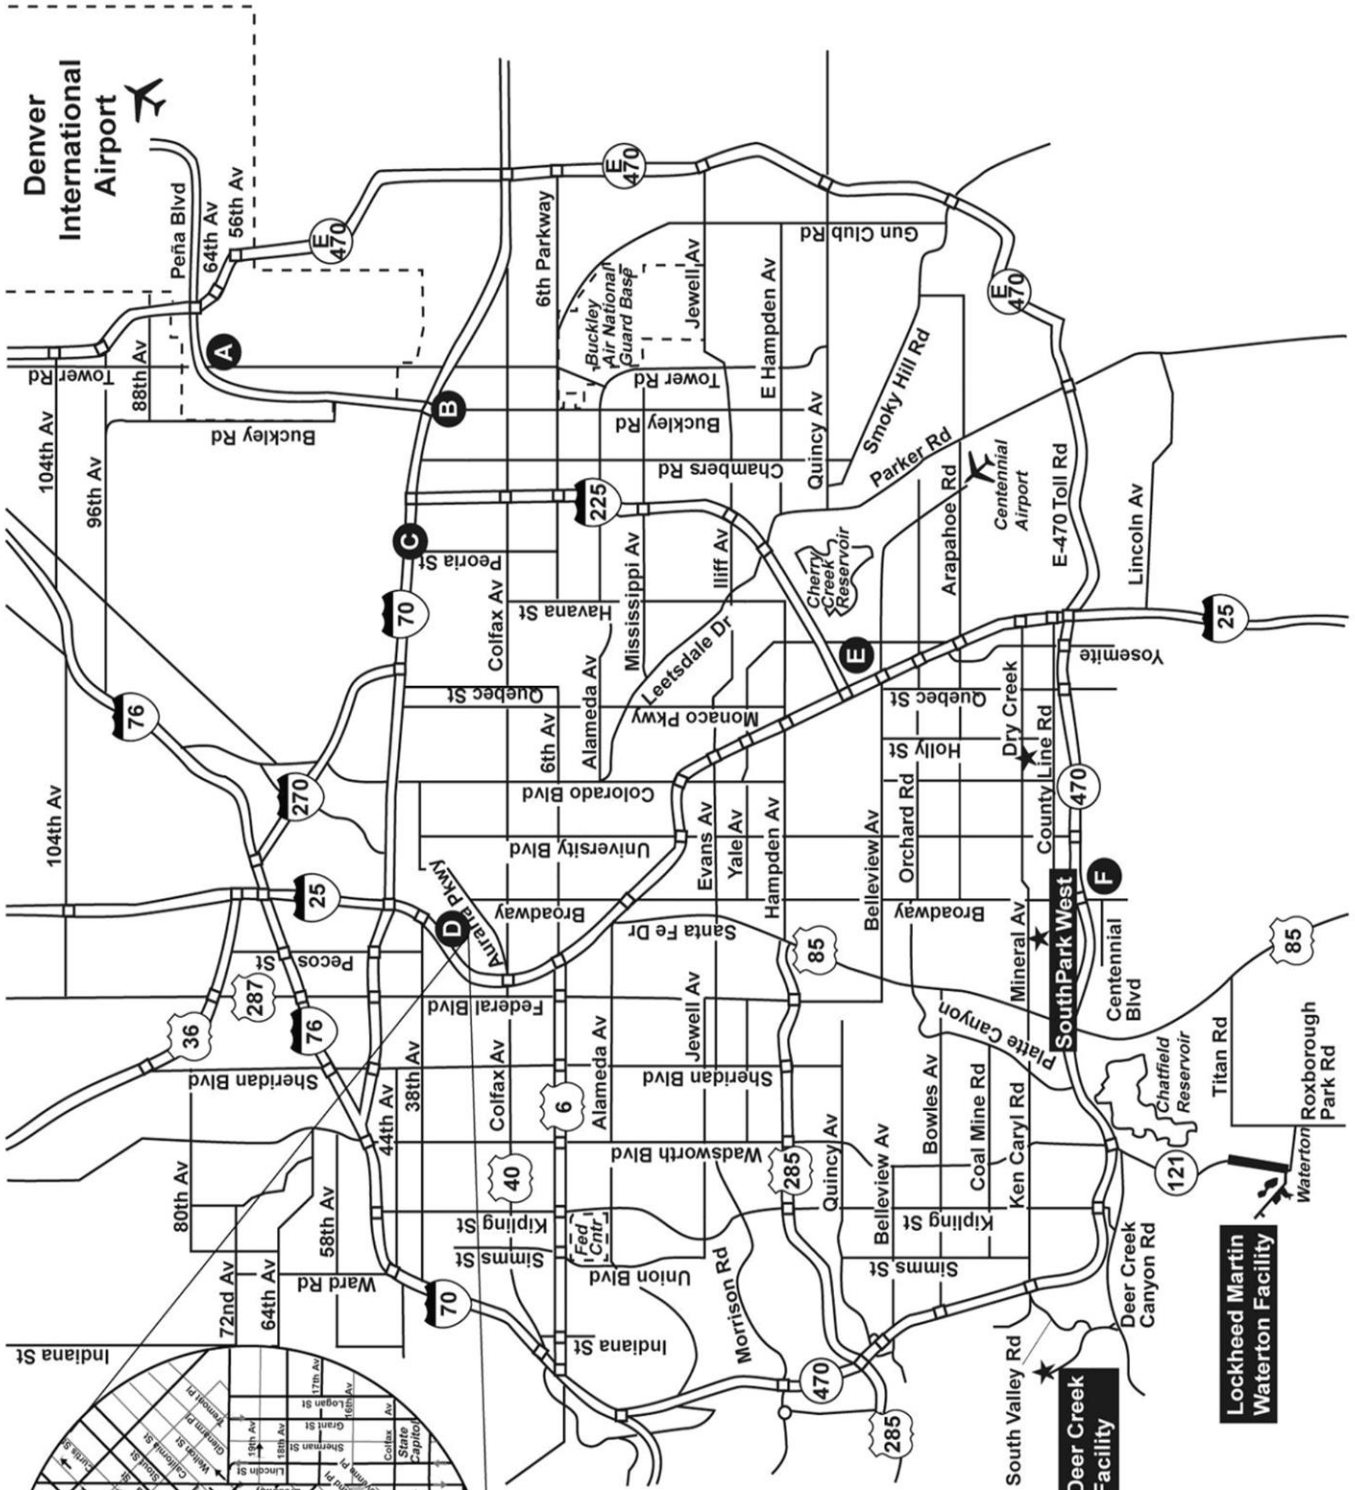

1. **A** DIA Hotels—Tower Rd & Peña Blvd
     - Hampton Inn 303-371-0200
     - La Quinta Inn 303-371-0600
     - Fairfield Inn 303-371-0640
     - Courtyard by Marriott 303-371-9640
     - Comfort Suites 303-371-9300
     - Days Inn Business Plaza 303-371-9300
     - Holiday Inn Express 303-373-1500
     - Hotel & Suites 303-373-4100
     - Ramada Limited 303-373-1600
     - Red Roof Inn 303-371-5300
   - **B** DIA Hotels—I-70 & Airport Blvd
     - Crystal Inn 303-340-3800
   - **C** DIA Hotels—I-70 & Peoria
     - La Quinta Inn 303-371-5640
     - West Western 303-373-5636
     - Sleep Inn 303-373-1616
   - **D** Downtown Denver Hotels
     - Adam's Mark Hotel 303-893-3333
     - Brown Palace Hotel 303-297-3111
     - Westin Hotel 303-572-9100
     - Marriott City Center 303-297-1300
     - Oxford Hotel 303-628-5400
   - **E** SE, DTC & Inverness Hotels
     - Marriott (I-15 & Hampden) 303-758-7000
     - Marriott (DTC) 303-779-1100
     - Hyatt DTC 303-892-1222
     - Scanticon 303-799-5800
   - **F** C-470/Highlands Ranch Area Hotels
     - Residence Inn 303-683-5500
     - Lonetree Country Club 303-790-0202
     - Fairfield Inn 303-290-8700
     - Comfort Suites 303-770-5400
     - Woodfield Suites 303-799-4655
     - 303-792-3377
3. Metro Cab 303-333-3333
   - Yellow Cab 303-777-7777
   - Zone Cab 303-861-2323
   - Time/Temperature 1-303-976-1311
   - AAA Auto Club 303-753-8888
   - AAA Auto Club 303-753-8888
   - Emergency Road Service 303-239-4501
   - Colorado State Patrol 303-639-1111
   - Road Conditions Information 303-639-1234
   - Denver & West
   - I-25 & East

Deer Creek Facility

Lockhead Martin

Waterton Facility