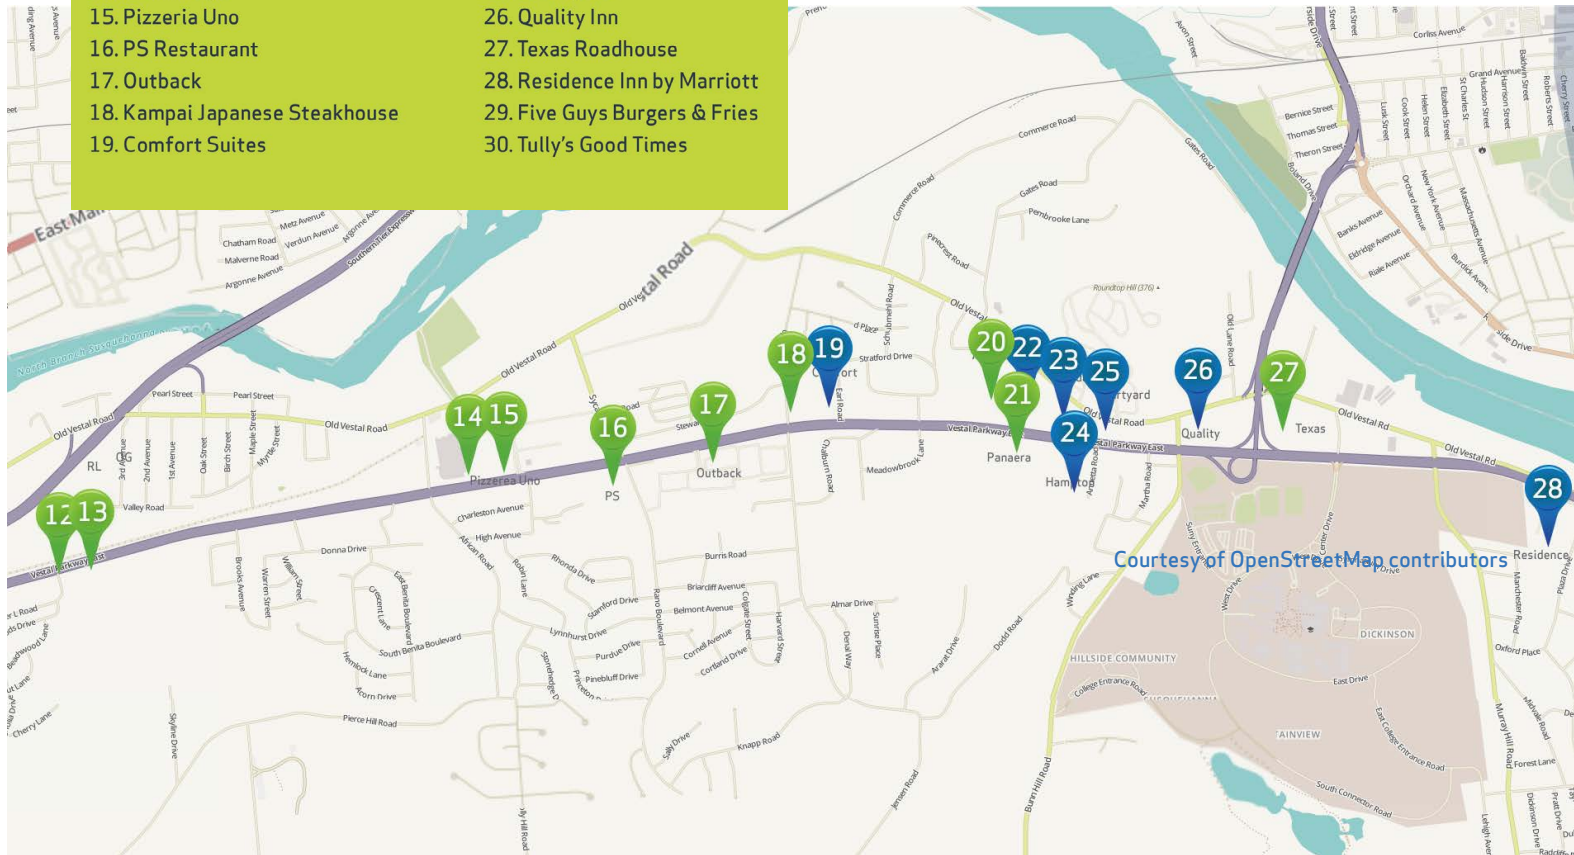

Tioga County - Walking Trails

Owego Riverwalk

<http://www.visittioga.com/Home-Slides/a-place-of-history.html>

Hiking/Biking-Tioga County, NY

www.visittioga.com/Hiking-/-Biking

Waterman Conservation Center

403 Hilton Road
Apalachin, NY 13732
607-625-2221
www.watermancenter.org

Hiking Trail Maps

www.outdoors.org

Owego, NY Map

Courtesy of OpenStreetMap contributors

© OpenStreetMap contributors

Vestal, NY Map

VESTAL/ENDICOTT

- | | |
|--------------------------------|-------------------------------|
| 9. Lamy's Mediterranean Grill | 20. Applebee's |
| 10. Nirchi's on the Avenue | 21. Panera Bread |
| 11. Tony's Italian Grill | 22. Homewood Suites |
| 12. Red Lobster | 23. Holiday Inn |
| 13. Olive Garden | 24. Hampton Inn |
| 14. TGI Friday's | 25. Courtyard |
| 15. Pizzeria Uno | 26. Quality Inn |
| 16. PS Restaurant | 27. Texas Roadhouse |
| 17. Outback | 28. Residence Inn by Marriott |
| 18. Kampai Japanese Steakhouse | 29. Five Guys Burgers & Fries |
| 19. Comfort Suites | 30. Tully's Good Times |

Courtesy of OpenStreetMap contributors

Binghamton, NY Map

BINGHAMTON/JOHNSON CITY

- | | |
|---------------------------|---------------------|
| 31. Hampton Inn | 36. Lost Dog Cafe |
| 32. Ruby Tuesday's | 37. Burger Monday's |
| 33. La Quinta Inn | 38. Mad Moose |
| 34. Holiday Inn | 39. Remlik's |
| 35. Double Tree by Hilton | 40. Fairfield Inn |