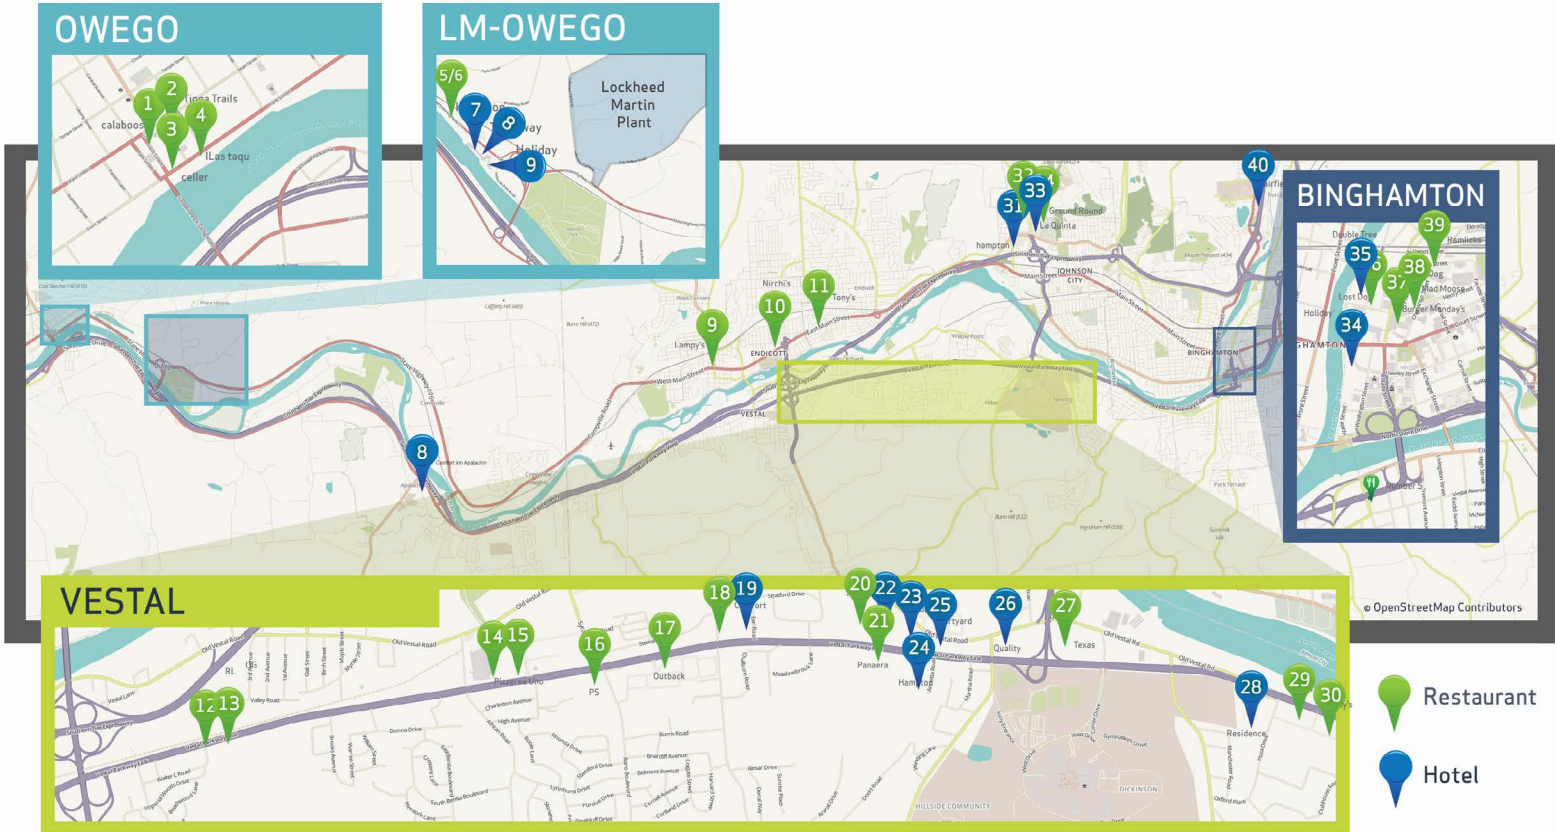

214 Reynolds Road, Johnson City, NY 13790

607-231-2020

<http://www.groundround.com/Menu/>

River Rock Café

(607) 223-4994

904 State Route 17C

Owego, NY

Dining, Hotel and Restaurant Map

OWEGO/APALACHIN

- | | |
|------------------------|--|
| 1. Calaboose Grille | 6. Hampton Inn |
| 2. Tioga Trails Cafe | 7. Red Roof Inn & Suites/
The River's Edge Dining |
| 3. The Cellar | 8. Holiday Inn |
| 4. Las Chicas Taqueria | |
| 5. River Rock Cafe | |

BINGHAMTON/JOHNSON CITY

- | | |
|---------------------------|---------------------|
| 31. Hampton Inn | 36. Lost Dog Cafe |
| 32. Ruby Tuesday's | 37. Burger Monday's |
| 33. La Quinta Inn | 38. Mad Moose |
| 34. Holiday Inn | 39. Remlik's |
| 35. Double Tree by Hilton | 40. Fairfield Inn |

VESTAL/ENDICOTT

- | | |
|--------------------------------|-------------------------------|
| 9. Lampy's Mediterranean Grill | 20. Applebee's |
| 10. Nirchi's on the Avenue | 21. Panera Bread |
| 11. Tony's Italian Grill | 22. Homewood Suites |
| 12. Red Lobster | 23. Holiday Inn |
| 13. Olive Garden | 24. Hampton Inn |
| 14. TGI Friday's | 25. Courtyard |
| 15. Pizzeria Uno | 26. Quality Inn |
| 16. PS Restaurant | 27. Texas Roadhouse |
| 17. Outback | 28. Residence Inn by Marriott |
| 18. Kampai Japanese Steakhouse | 29. Five Guys Burgers & Fries |
| 19. Comfort Suites | 30. Tully's Good Times |