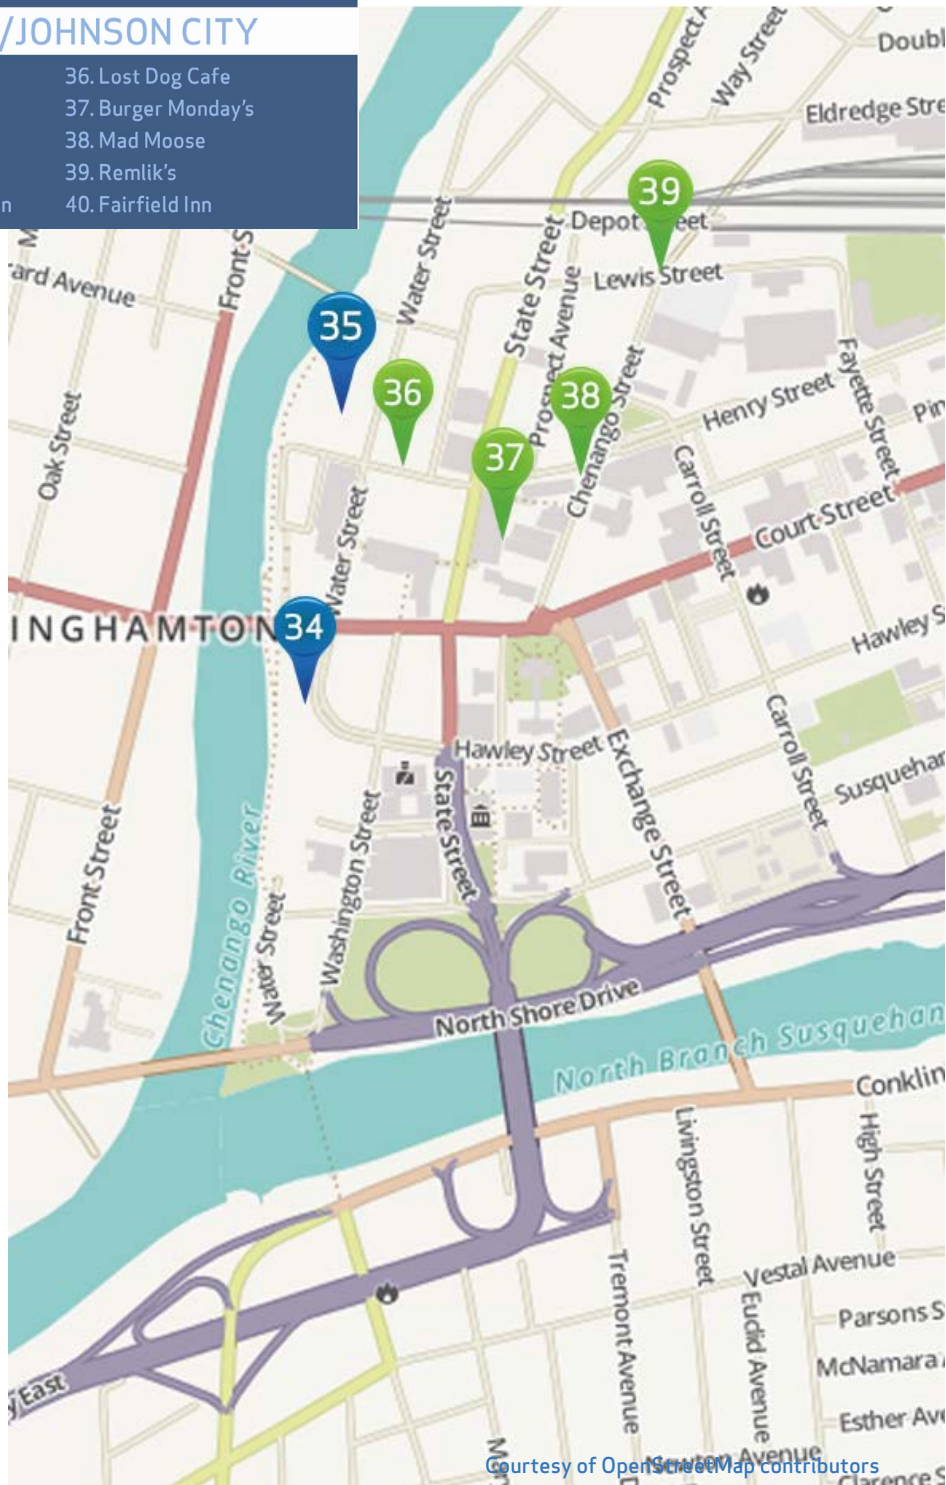

Hiking Trail Maps

www.outdoors.org

Owego, NY Map

Courtesy of OpenStreetMap contributors

© OpenStreetMap contributors

Vestal, NY Map

VESTAL/ENDICOTT

- | | |
|--------------------------------|-------------------------------|
| 9. Lamy's Mediterranean Grill | 20. Applebee's |
| 10. Nirchi's on the Avenue | 21. Panera Bread |
| 11. Tony's Italian Grill | 22. Homewood Suites |
| 12. Red Lobster | 23. Holiday Inn |
| 13. Olive Garden | 24. Hampton Inn |
| 14. TGI Friday's | 25. Courtyard |
| 15. Pizzeria Uno | 26. Quality Inn |
| 16. PS Restaurant | 27. Texas Roadhouse |
| 17. Outback | 28. Residence Inn by Marriott |
| 18. Kampai Japanese Steakhouse | 29. Five Guys Burgers & Fries |
| 19. Comfort Suites | 30. Tully's Good Times |

Courtesy of OpenStreetMap contributors

Binghamton, NY Map

BINGHAMTON/JOHNSON CITY

- | | |
|---------------------------|---------------------|
| 31. Hampton Inn | 36. Lost Dog Cafe |
| 32. Ruby Tuesday's | 37. Burger Monday's |
| 33. La Quinta Inn | 38. Mad Moose |
| 34. Holiday Inn | 39. Remlik's |
| 35. Double Tree by Hilton | 40. Fairfield Inn |