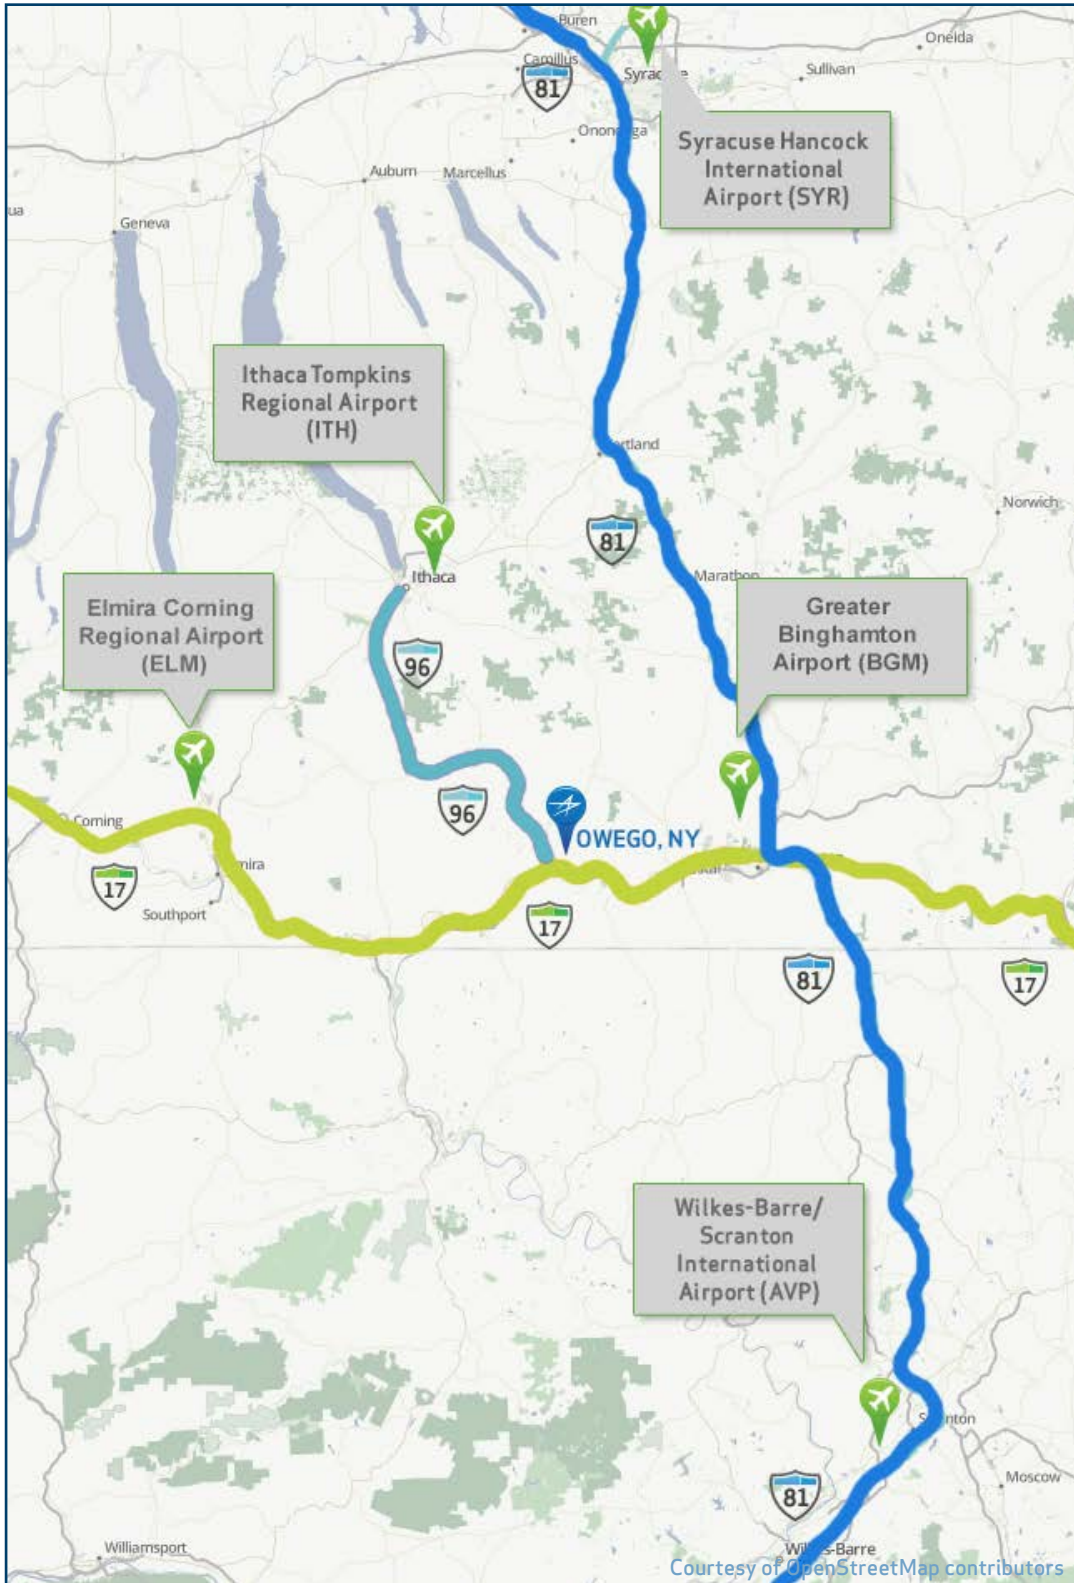

Syracuse Hancock International Airport (North)

(Syracuse Hancock International Airport is approximately 1 hour and 34 minutes/99.5 miles north of the RMS Owego facility)

- Start out going north on Col Eileen Collins Blvd toward Columbia Lane - 1.5 mi
- Take the I-81 S/US-11 ramp toward Mattydale - 0.6 mi
- Merge onto I-81 S via the ramp on the left toward I-90/Thruway/Syracuse - 77.0 mi
- Merge onto NY-17 W/Southern Tier Expy W toward Elmira/Owego - 19.4 mi
- Take Exit 65 toward NY-17C/NY-434/Owego - 0.3 mi
- Turn right onto NY-434 Connector - 0.2 mi
- Take the 17-C ramp and go over the viaduct - 0.4 mi
- Turn left onto Lockheed Martin Lakeview Parkway and proceed to the Vehicle Control Facility on the right

Wilkes-Barre/Scranton International Airport (South)

(Wilkes-Barre/Scranton International Airport is approximately 1 hour and 24 minutes/88 miles south of the RMS Owego facility)

- Start out going north on Spruce Street toward Terminal Drive - .01 mi
- Take the 1st left onto PA-315/Terminal Drive - .06 mi
- Merge onto I-81 N (Crossing into New York) - 67.7 mi
- Keep left to take NY-17 W/Southern Tier Expy W toward Owego/Elmira - 19.4 mi
- Take Exit 65 toward NY-17C/NY-434/Owego - 0.3 mi
- Turn right onto NY-434 Connector - 0.2 mi
- Take the 17-C ramp and go over the viaduct - 0.4 mi
- Turn left onto Lockheed Martin Lakeview Parkway and proceed to the Vehicle Control Facility on the right

Local Area Map

Airport Information

Greater Binghamton Airport (BGM)

<http://flybgm.com/>

Greater Binghamton Airport is approximately 30 minutes/26 miles northeast of the RMS Owego facility

Ithaca Tompkins Regional Airport (ITH)

<http://flyithaca.com/>

Ithaca Tompkins Regional Airport is approximately 56 minutes/37 miles northwest of the RMS Owego facility

Elmira Corning Regional Airport (ELM)

<http://www.ecairport.com/>

Elmira Corning Regional Airport is approximately 47 minutes/43 miles west of the RMS Owego facility