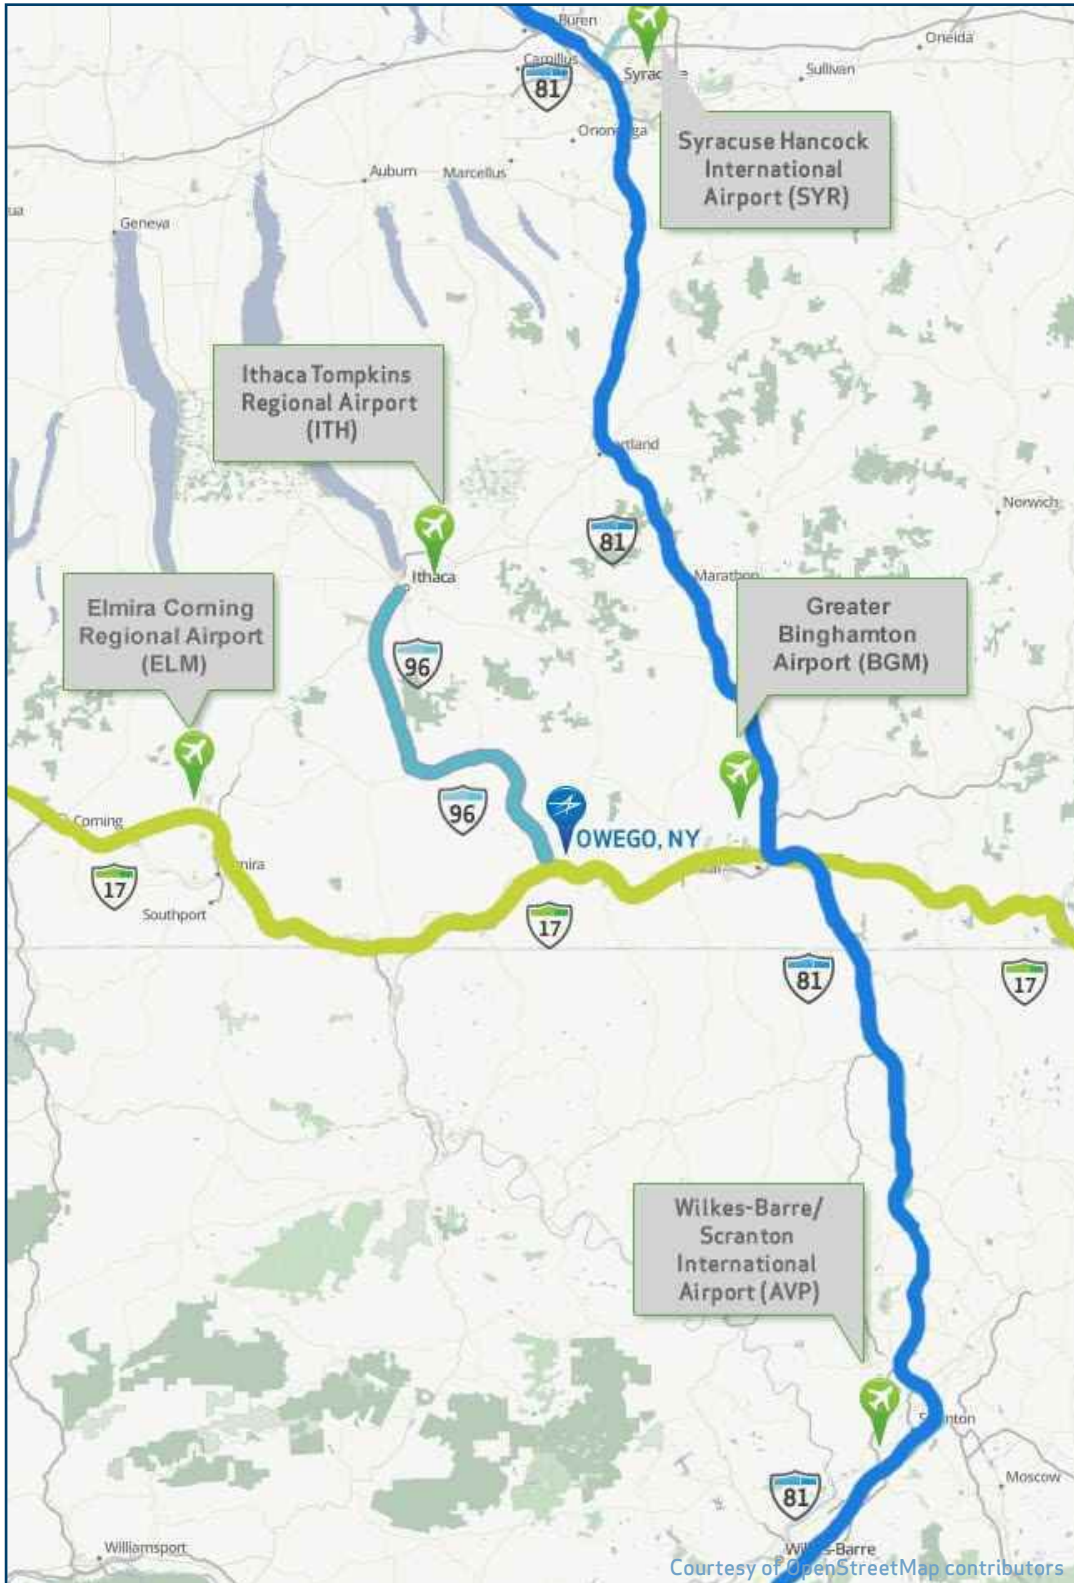

Syracuse Hancock International Airport (North)

(Syracuse Hancock International Airport is approximately 1 hour and 34 minutes/99.5 miles north of the RMS Owego facility)

- Start out going north on Col Eileen Collins Blvd toward Columbia Lane - 1.5 mi
- Take the I-81 S/US-11 ramp toward Mattydale - 0.6 mi
- Merge onto I-81 S via the ramp on the left toward I-90/Thruway/Syracuse - 77.0 mi
- Merge onto NY-17 W/Southern Tier Expy W toward Elmira/Owego - 19.4 mi
- Take Exit 65 toward NY-17C/NY-434/Owego - 0.3 mi
- Turn right onto NY-434 Connector - 0.2 mi
- Take the 17-C ramp and go over the viaduct - 0.4 mi
- Turn left onto Lockheed Martin Lakeview Parkway and proceed to the Vehicle Control Facility on the right

Wilkes-Barre/Scranton International Airport (South)

(Wilkes-Barre/Scranton International Airport is approximately 1 hour and 24 minutes/88 miles south of the RMS Owego facility)

- Start out going north on Spruce Street toward Terminal Drive - .01 mi
- Take the 1st left onto PA-315/Terminal Drive - .06 mi
- Merge onto I-81 N (Crossing into New York) - 67.7 mi
- Keep left to take NY-17 W/Southern Tier Expy W toward Owego/Elmira - 19.4 mi
- Take Exit 65 toward NY-17C/NY-434/Owego - 0.3 mi
- Turn right onto NY-434 Connector - 0.2 mi
- Take the 17-C ramp and go over the viaduct - 0.4 mi
- Turn left onto Lockheed Martin Lakeview Parkway and proceed to the Vehicle Control Facility on the right

Local Area Map

Courtesy of OpenStreetMap contributors

Airport Information

Greater Binghamton Airport (BGM)

<http://flybgm.com/>

Greater Binghamton Airport is approximately 30 minutes/26 miles northeast of the RMS Owego facility

Ithaca Tompkins Regional Airport (ITH)

<http://flyithaca.com/>

Ithaca Tompkins Regional Airport is approximately 56 minutes/37 miles northwest of the RMS Owego facility

Elmira Corning Regional Airport (ELM)