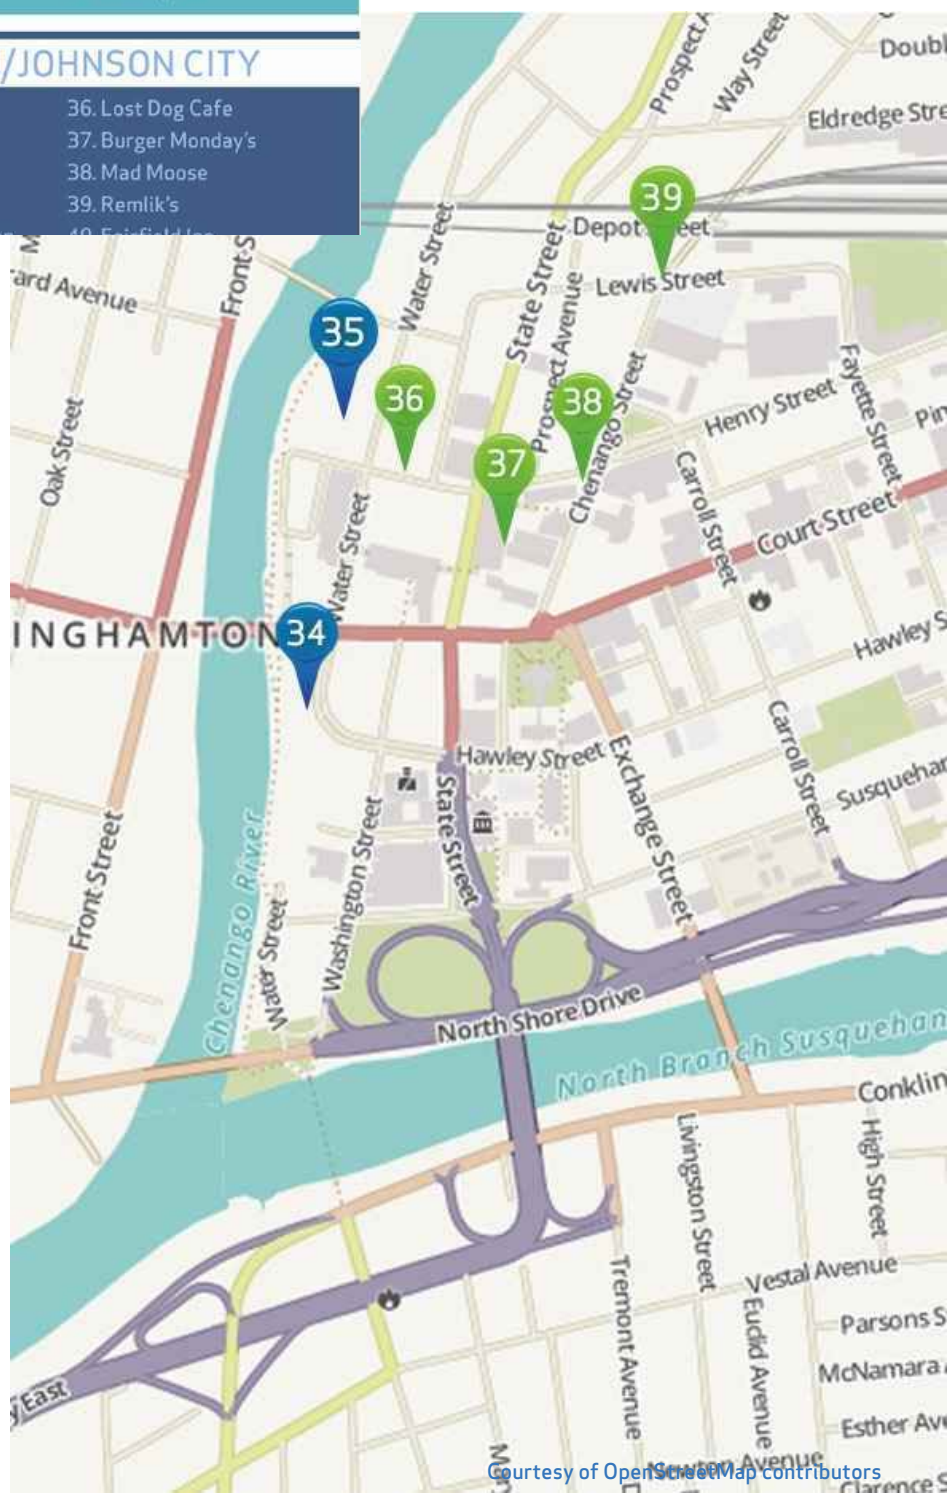

Hiking Trail Maps

www.outdoors.org

Owego, NY Map

Courtesy of OpenStreetMap contributors

Vestal, NY Map

VESTAL/ENDICOTT

- | | |
|--------------------------------|-------------------------------|
| 9. Lamy's Mediterranean Grill | 20. Applebee's |
| 10. Nirchi's on the Avenue | 21. Panera Bread |
| 11. Tony's Italian Grill | 22. Homewood Suites |
| 12. Red Lobster | 23. Holiday Inn |
| 13. Olive Garden | 24. Hampton Inn |
| 14. TGI Friday's | 25. Courtyard |
| 15. Pizzeria Uno | 26. Quality Inn |
| 16. PS Restaurant | 27. Texas Roadhouse |
| 17. Outback | 28. Residence Inn by Marriott |
| 18. Kampai Japanese Steakhouse | 29. Five Guys Burgers & Fries |
| 19. Comfort Suites | 30. Tully's Good Times |

Courtesy of OpenStreetMap contributors

Binghamton, NY Map

BINGHAMTON/JOHNSON CITY	
31. Hampton Inn	36. Lost Dog Cafe
32. Ruby Tuesday's	37. Burger Monday's
33. La Quinta Inn	38. Mad Moose
34. Holiday Inn	39. Remlik's
35. DoubleTree by Hilton	40. Five Fish Inn