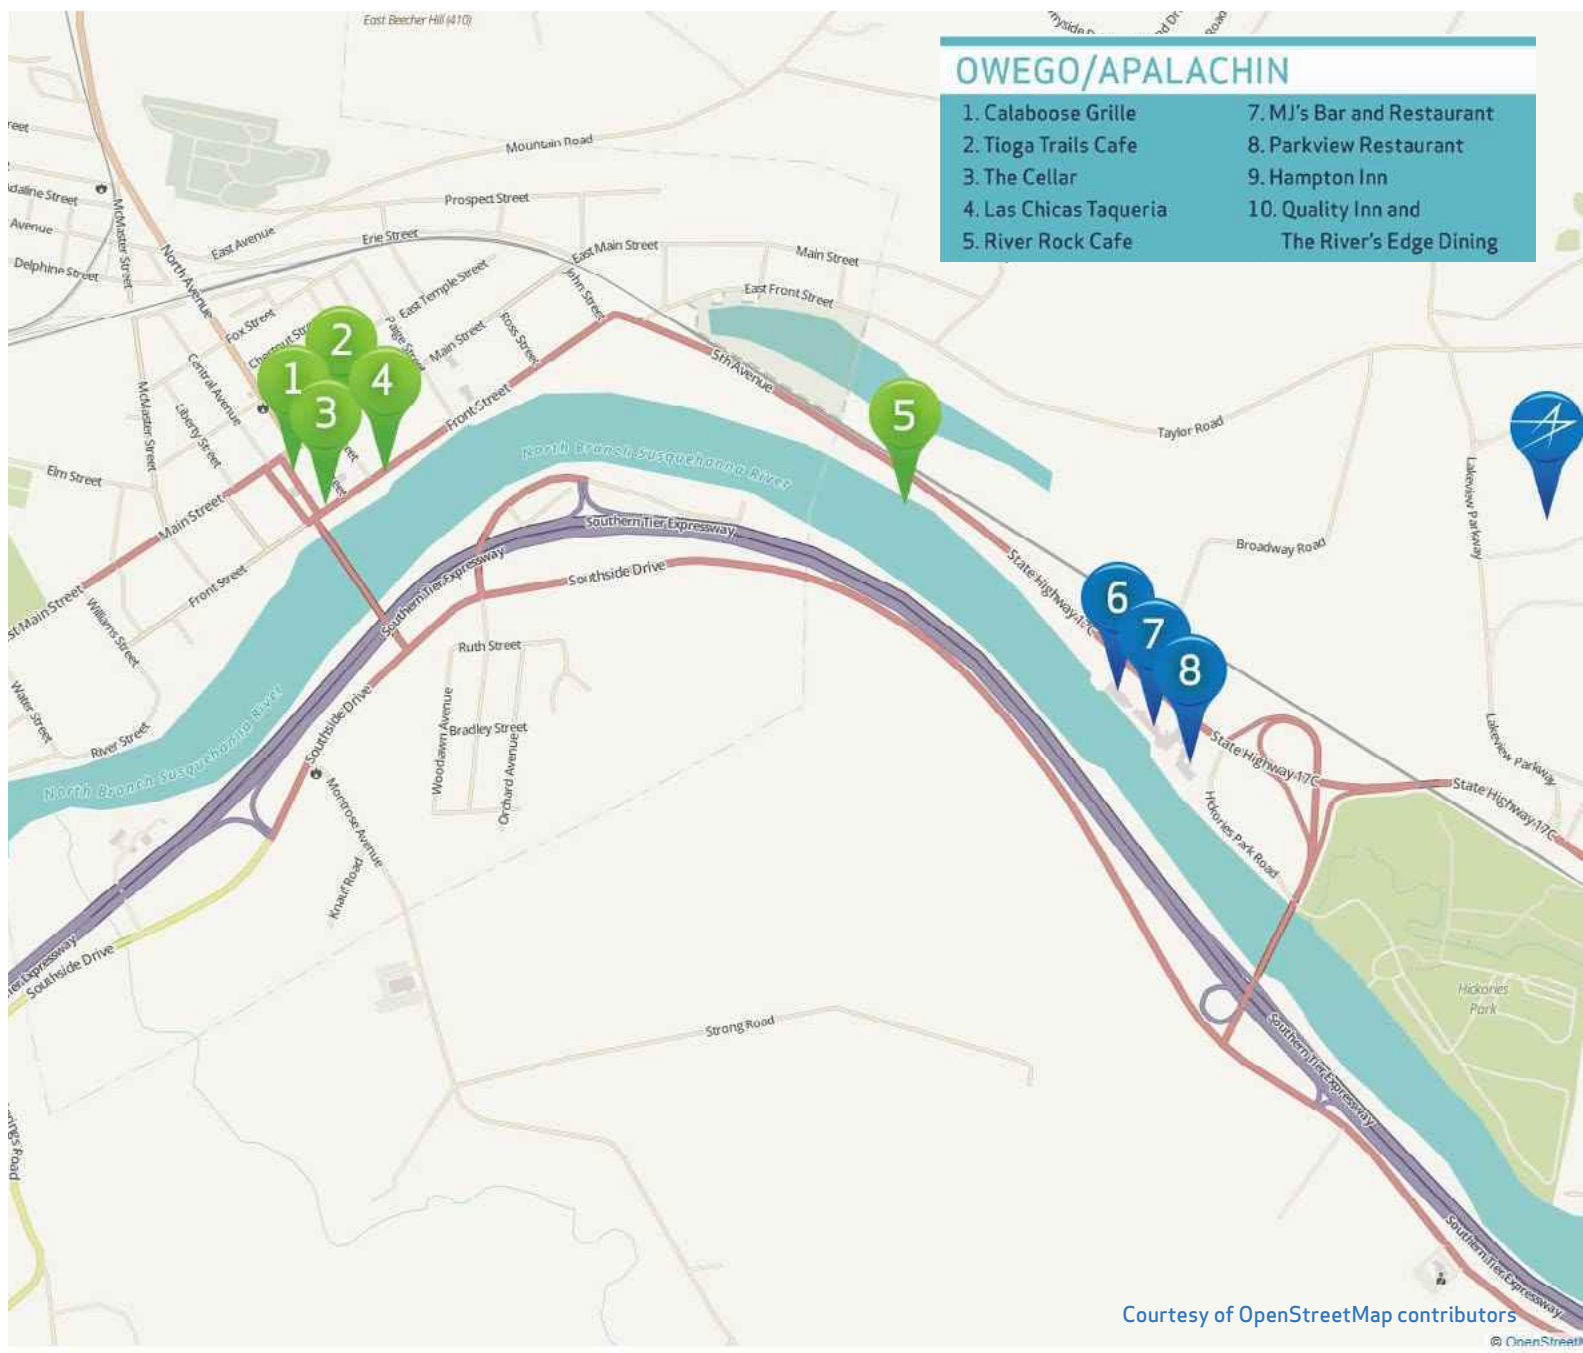

Courtesy of OpenStreetMap contributors