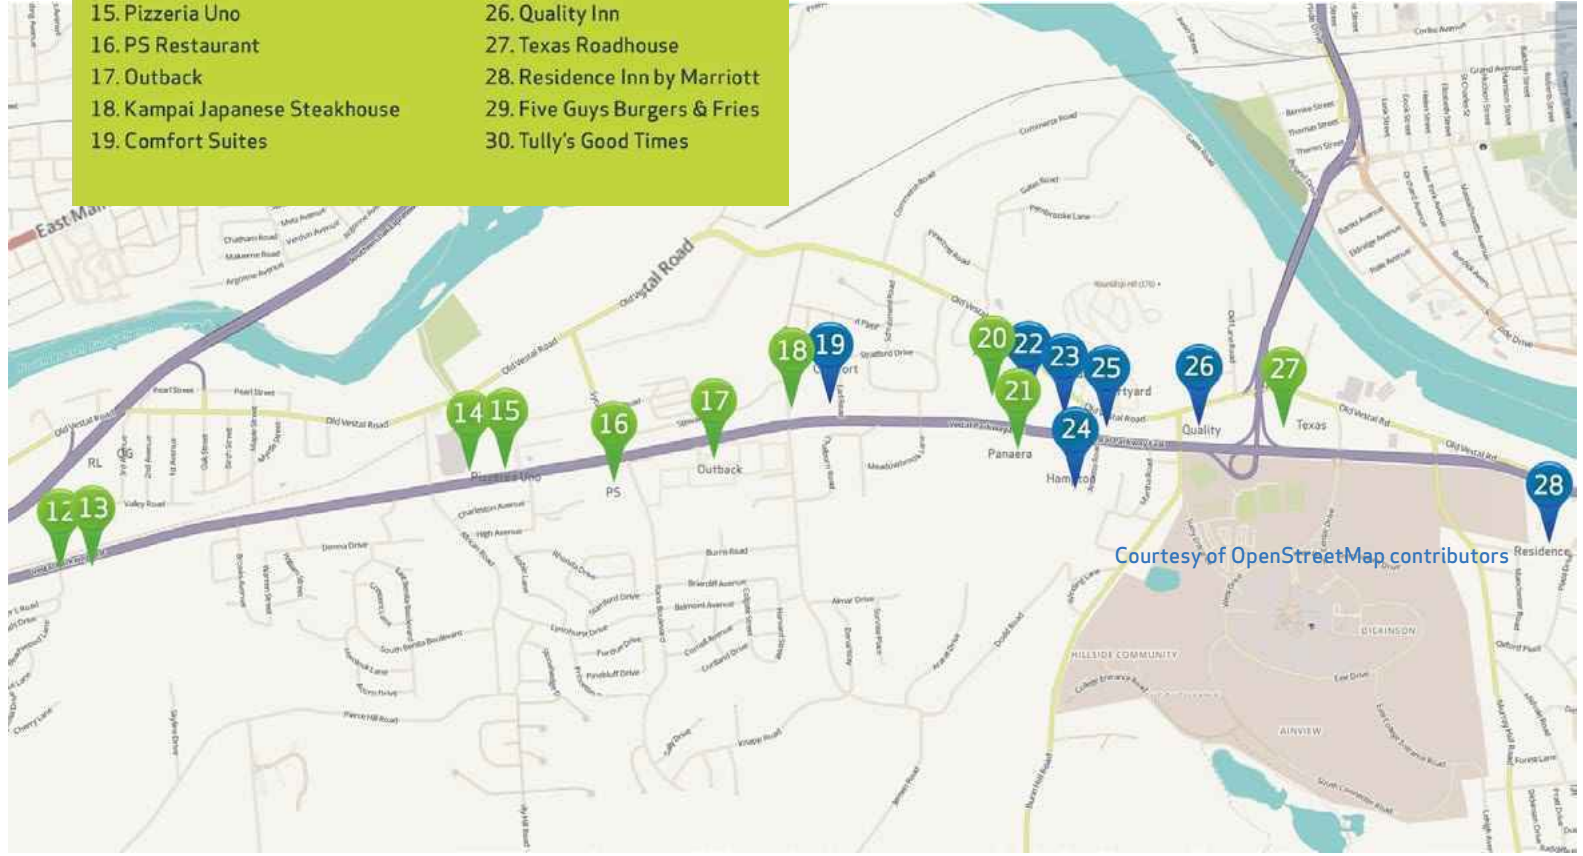

Tioga County - Walking Trails

Owego Riverwalk

<http://www.visittioga.com/Home-Slides/a-place-of-history.html>

Hiking/Biking-Tioga County, NY

www.visittioga.com/Hiking/-/Biking

Waterman Conservation Center

403 Hilton Road
Apalachin, NY 13732
607-625-2221
www.watermancenter.org

Hiking Trail Maps

www.outdoors.org

Owego, NY Map

Courtesy of OpenStreetMap contributors

Vestal, NY Map

VESTAL/ENDICOTT

- | | |
|--------------------------------|-------------------------------|
| 9. Lamy's Mediterranean Grill | 20. Applebee's |
| 10. Nirchi's on the Avenue | 21. Panera Bread |
| 11. Tony's Italian Grill | 22. Homewood Suites |
| 12. Red Lobster | 23. Holiday Inn |
| 13. Olive Garden | 24. Hampton Inn |
| 14. TGI Friday's | 25. Courtyard |
| 15. Pizzeria Uno | 26. Quality Inn |
| 16. PS Restaurant | 27. Texas Roadhouse |
| 17. Outback | 28. Residence Inn by Marriott |
| 18. Kampai Japanese Steakhouse | 29. Five Guys Burgers & Fries |
| 19. Comfort Suites | 30. Tully's Good Times |

Courtesy of OpenStreetMap contributors

Binghamton, NY Map

BINGHAMTON/JOHNSON CITY	
31. Hampton Inn	36. Lost Dog Cafe
32. Ruby Tuesday's	37. Burger Monday's
33. La Quinta Inn	38. Mad Moose
34. Holiday Inn	39. Remlik's
35. DoubleTree by Hilton	40. Five Fish Inn